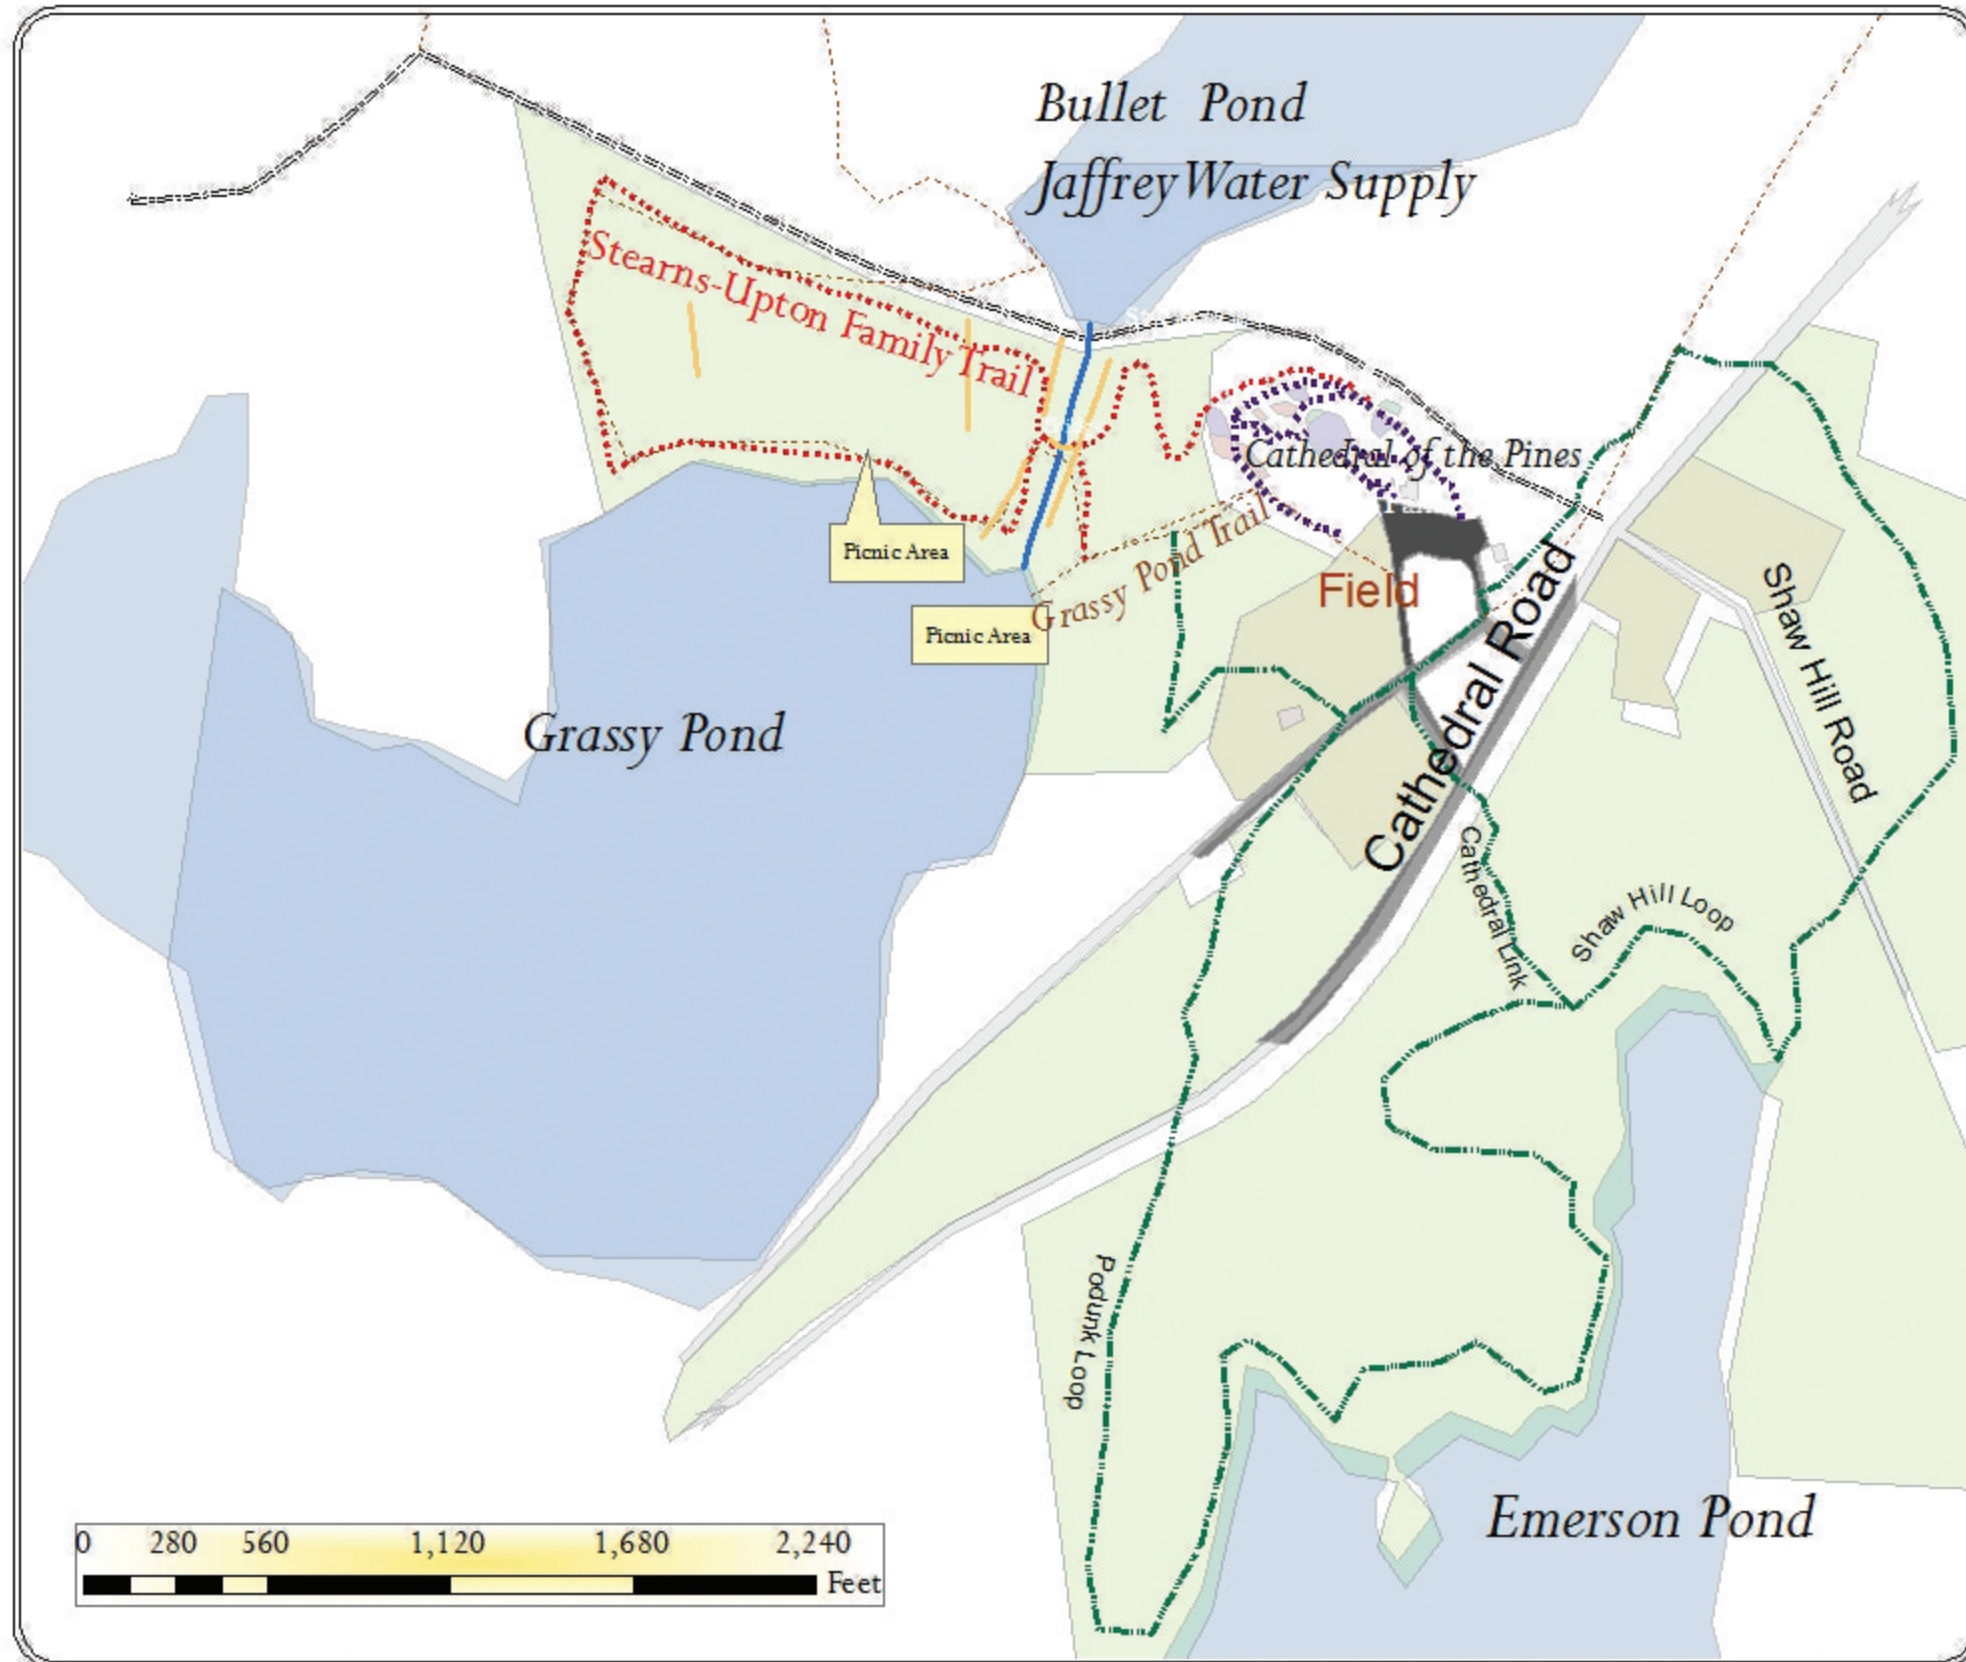

Cathedral of the Pines Trail Map

Dogs on leash are allowed,
please clean up after them.

Carry in – Carry out

Bring adequate shoes and clothing

No Camping –day use only

No Fires

Enjoy your walk!

- Stone wall
- Stream
- Dirt Road
- Stearns Upton Trail
- Cathedral pathways
- Emerson Pond Trails

Map by S Corwin 2014
Not a survey