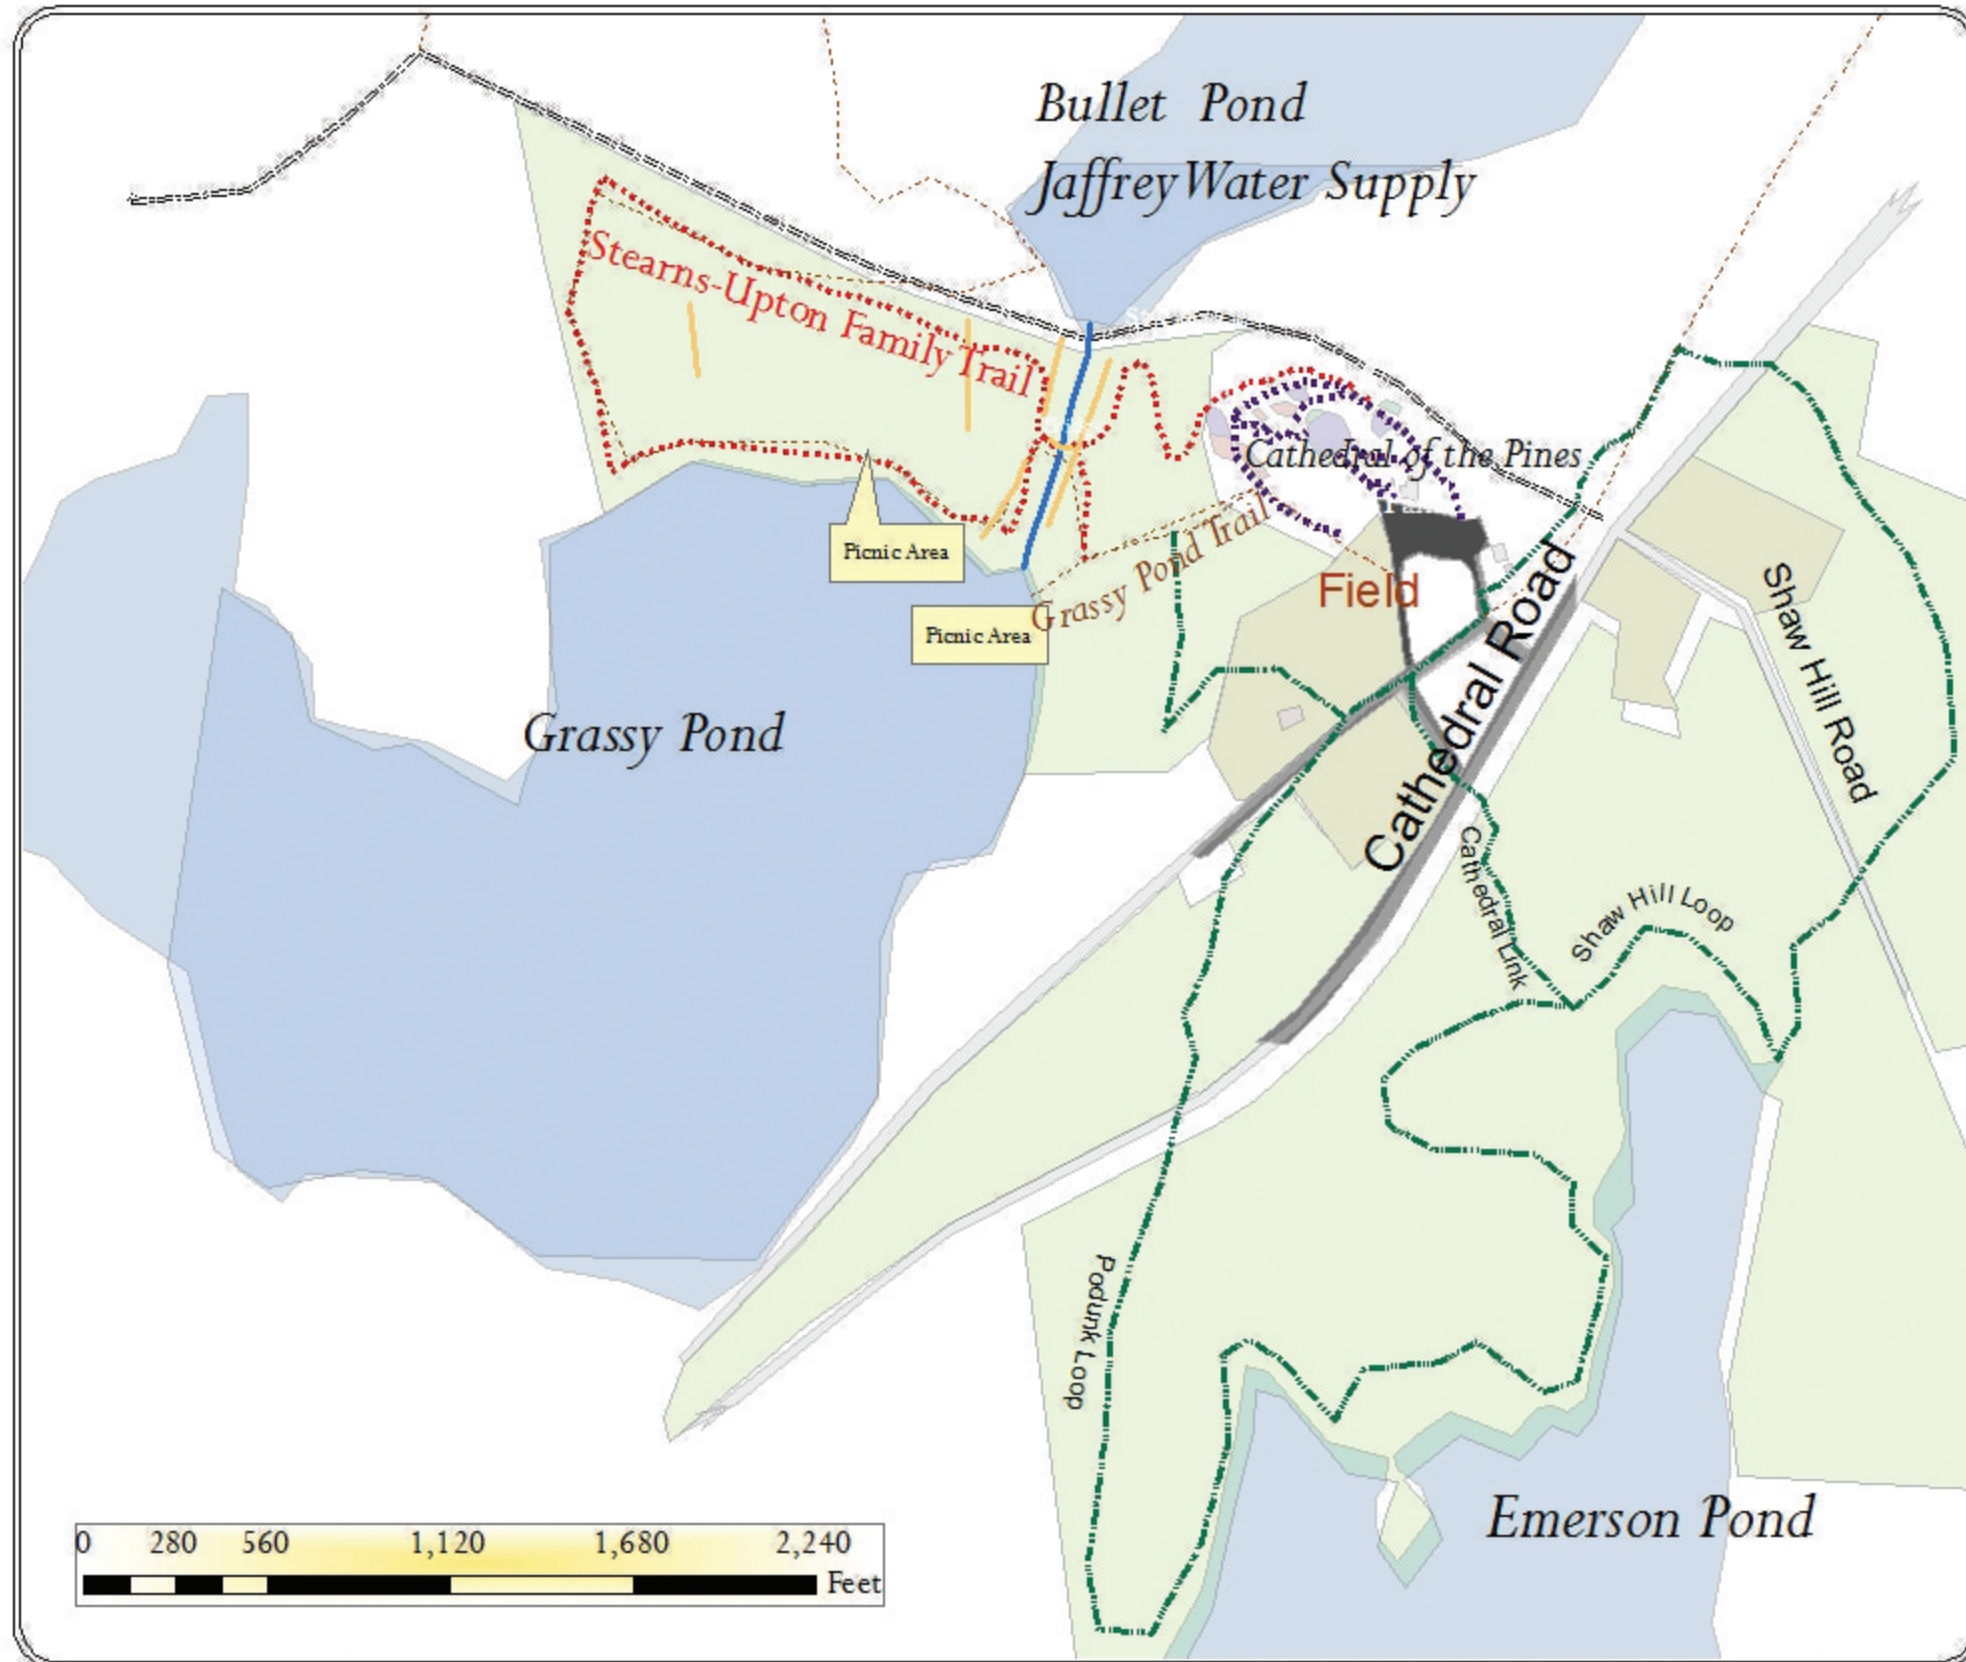

# Cathedral of the Pines Trail Map

- Dogs on leash are allowed, please clean up after them.
- Carry in – Carry out
- Bring adequate shoes and clothing
- No Camping –day use only
- No Fires
- Enjoy your walk!

- Stone wall
- Stream
- Dirt Road
- Stearns Upton Trail
- Cathedral pathways
- Emerson Pond Trails

Map by S Corwin 2014  
Not a survey